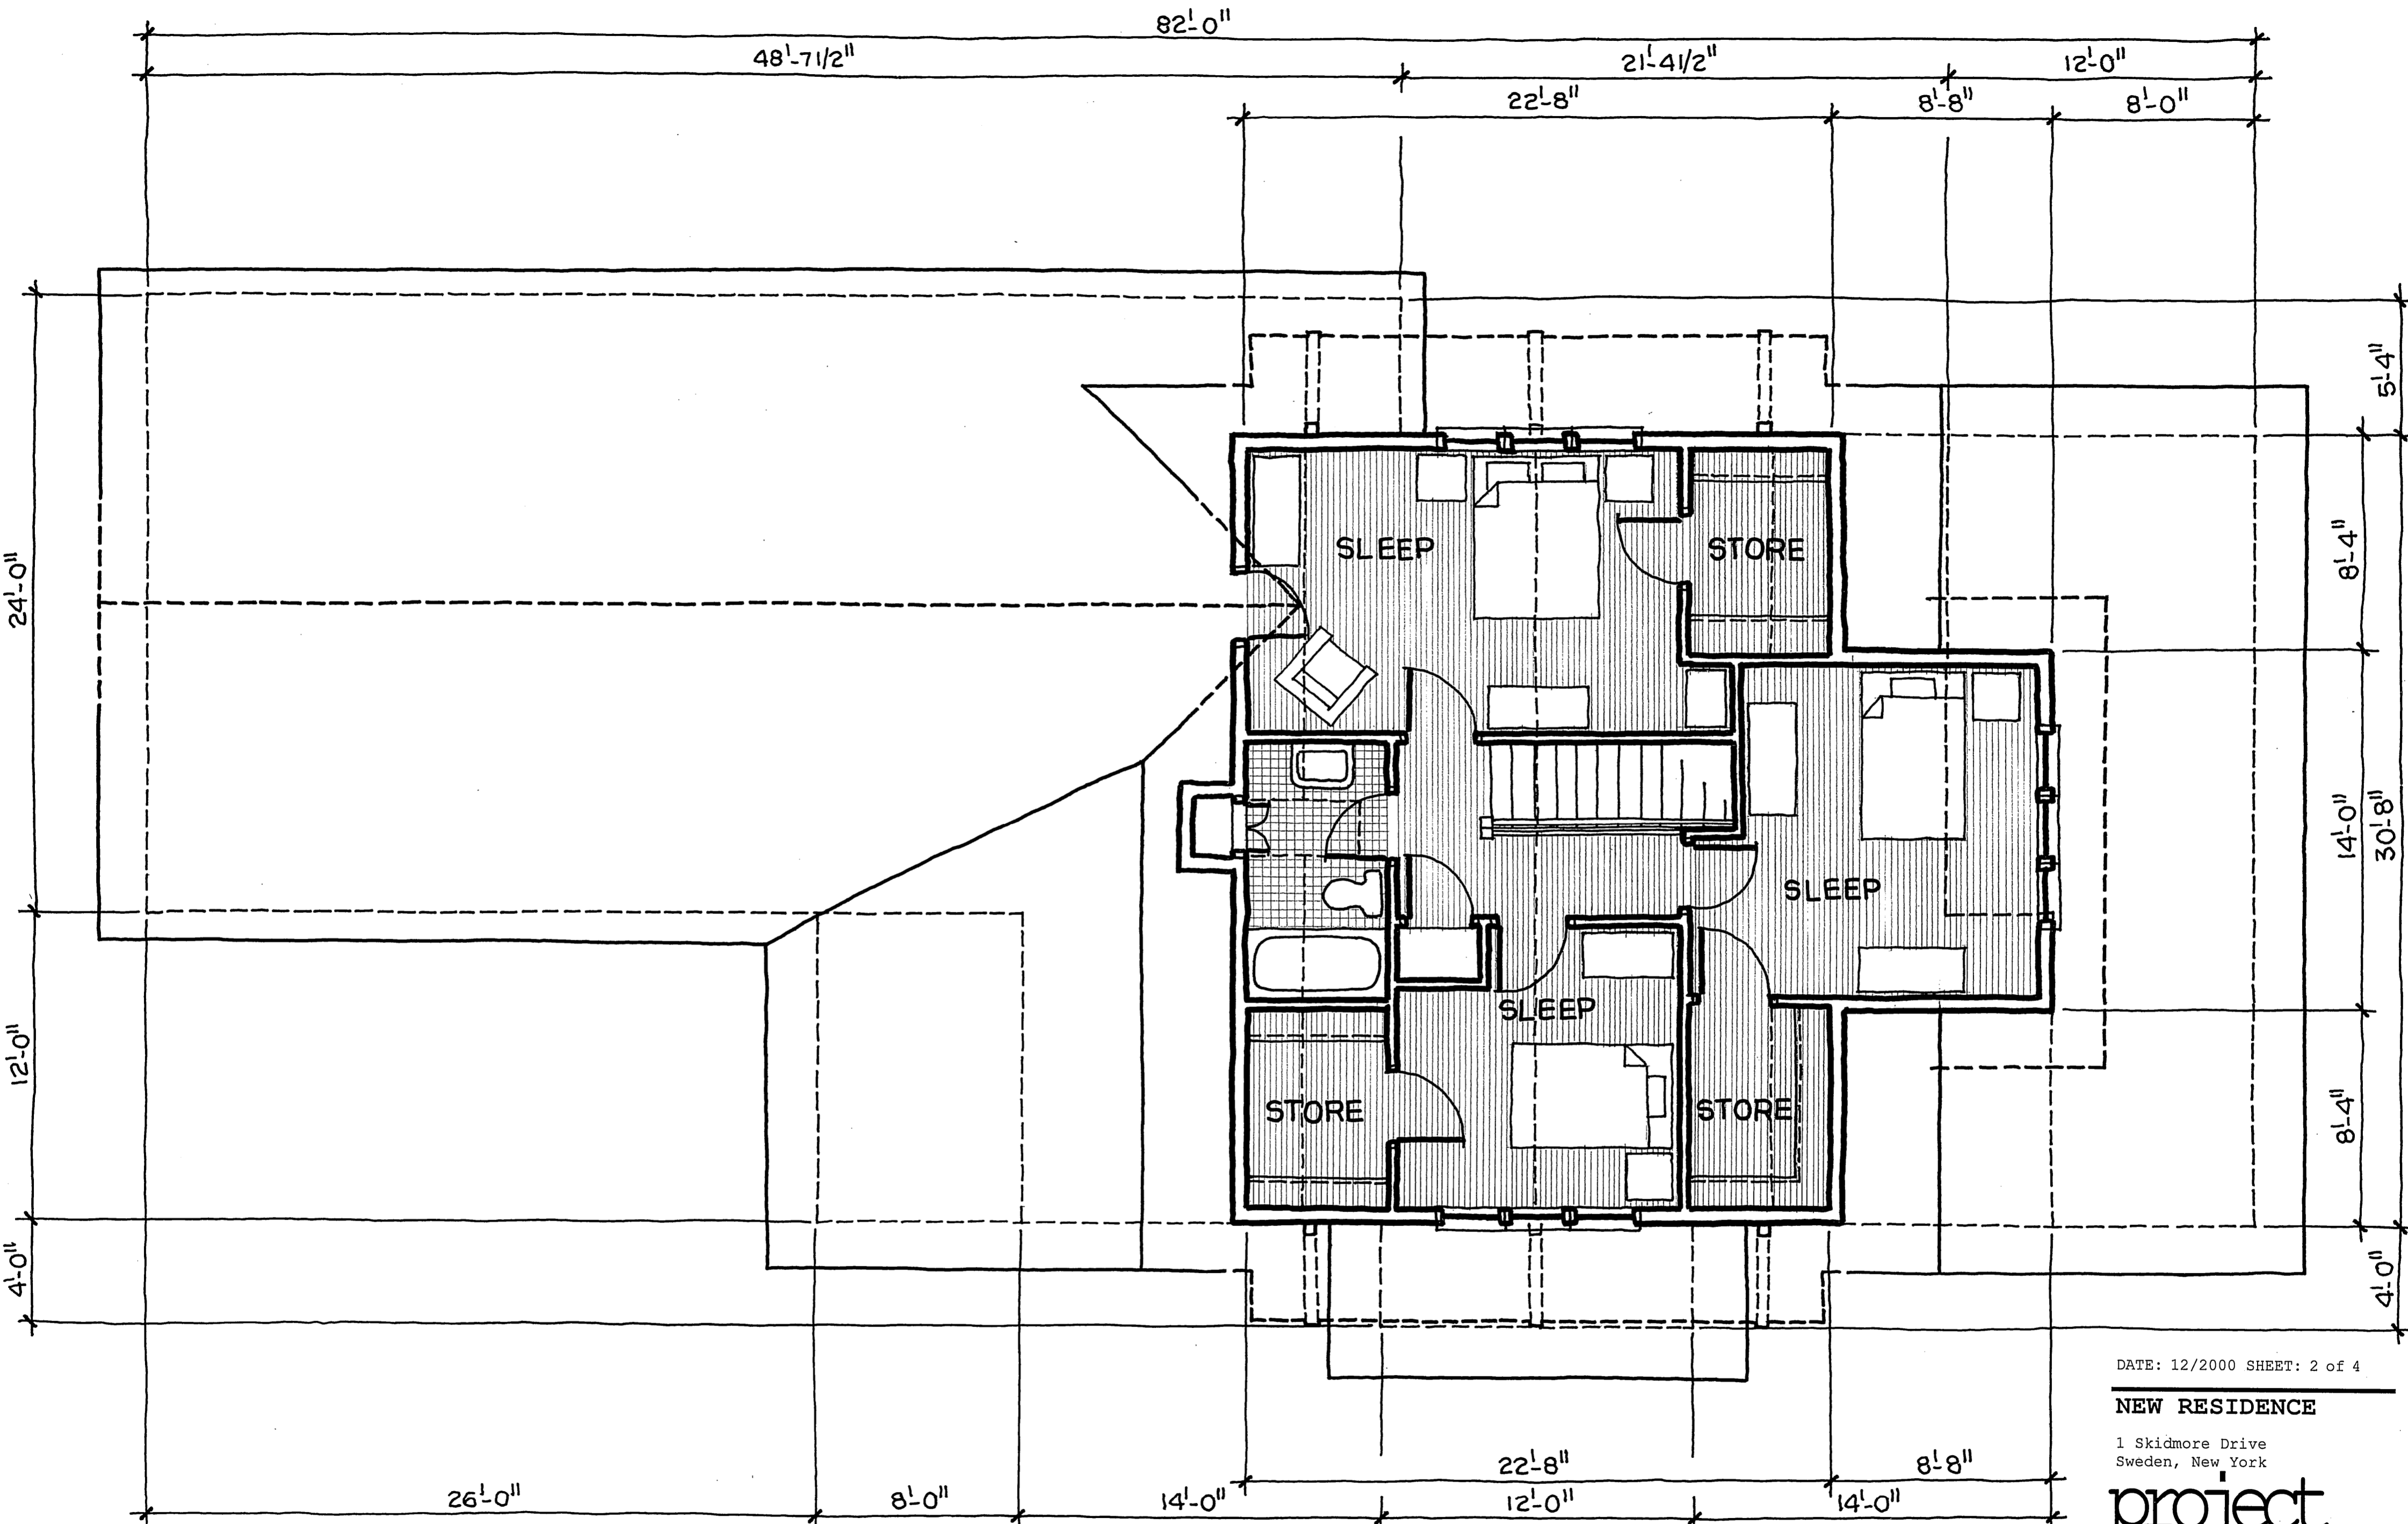

NORTH

first floor plan 

DATE: 12/2000 SHEET: 1 of 4

NEW RESIDENCE

1 Skidmore Drive  
Sweden, New York

project

DAVID STRABEL R.A.

110 Frazier Street  
Brockport, New York 14420  
585-637-5346

architect

DATE: 12/2000 SHEET: 2 of 4

**NEW RESIDENCE**

1 Skidmore Drive  
Sweden, New York

project

DAVID STRABEL R.A.

110 Frazier Street  
Brookport, New York 14420  
585-637-5346

architect

second floor plan

east elevation 

north elevation 

DATE: 12/2000 SHEET: 3 of 4

**NEW RESIDENCE**

1 Skidmore Drive  
Sweden, New York

project

DAVID STRABEL R.A.

110 Frazier Street  
Brockport, New York 14420  
585-637-5346

architect

west elevation 

south elevation 

DATE: 12/2000 SHEET: 4 of 4

**NEW RESIDENCE**

1 Skidmore Drive  
Sweden, New York

**project**