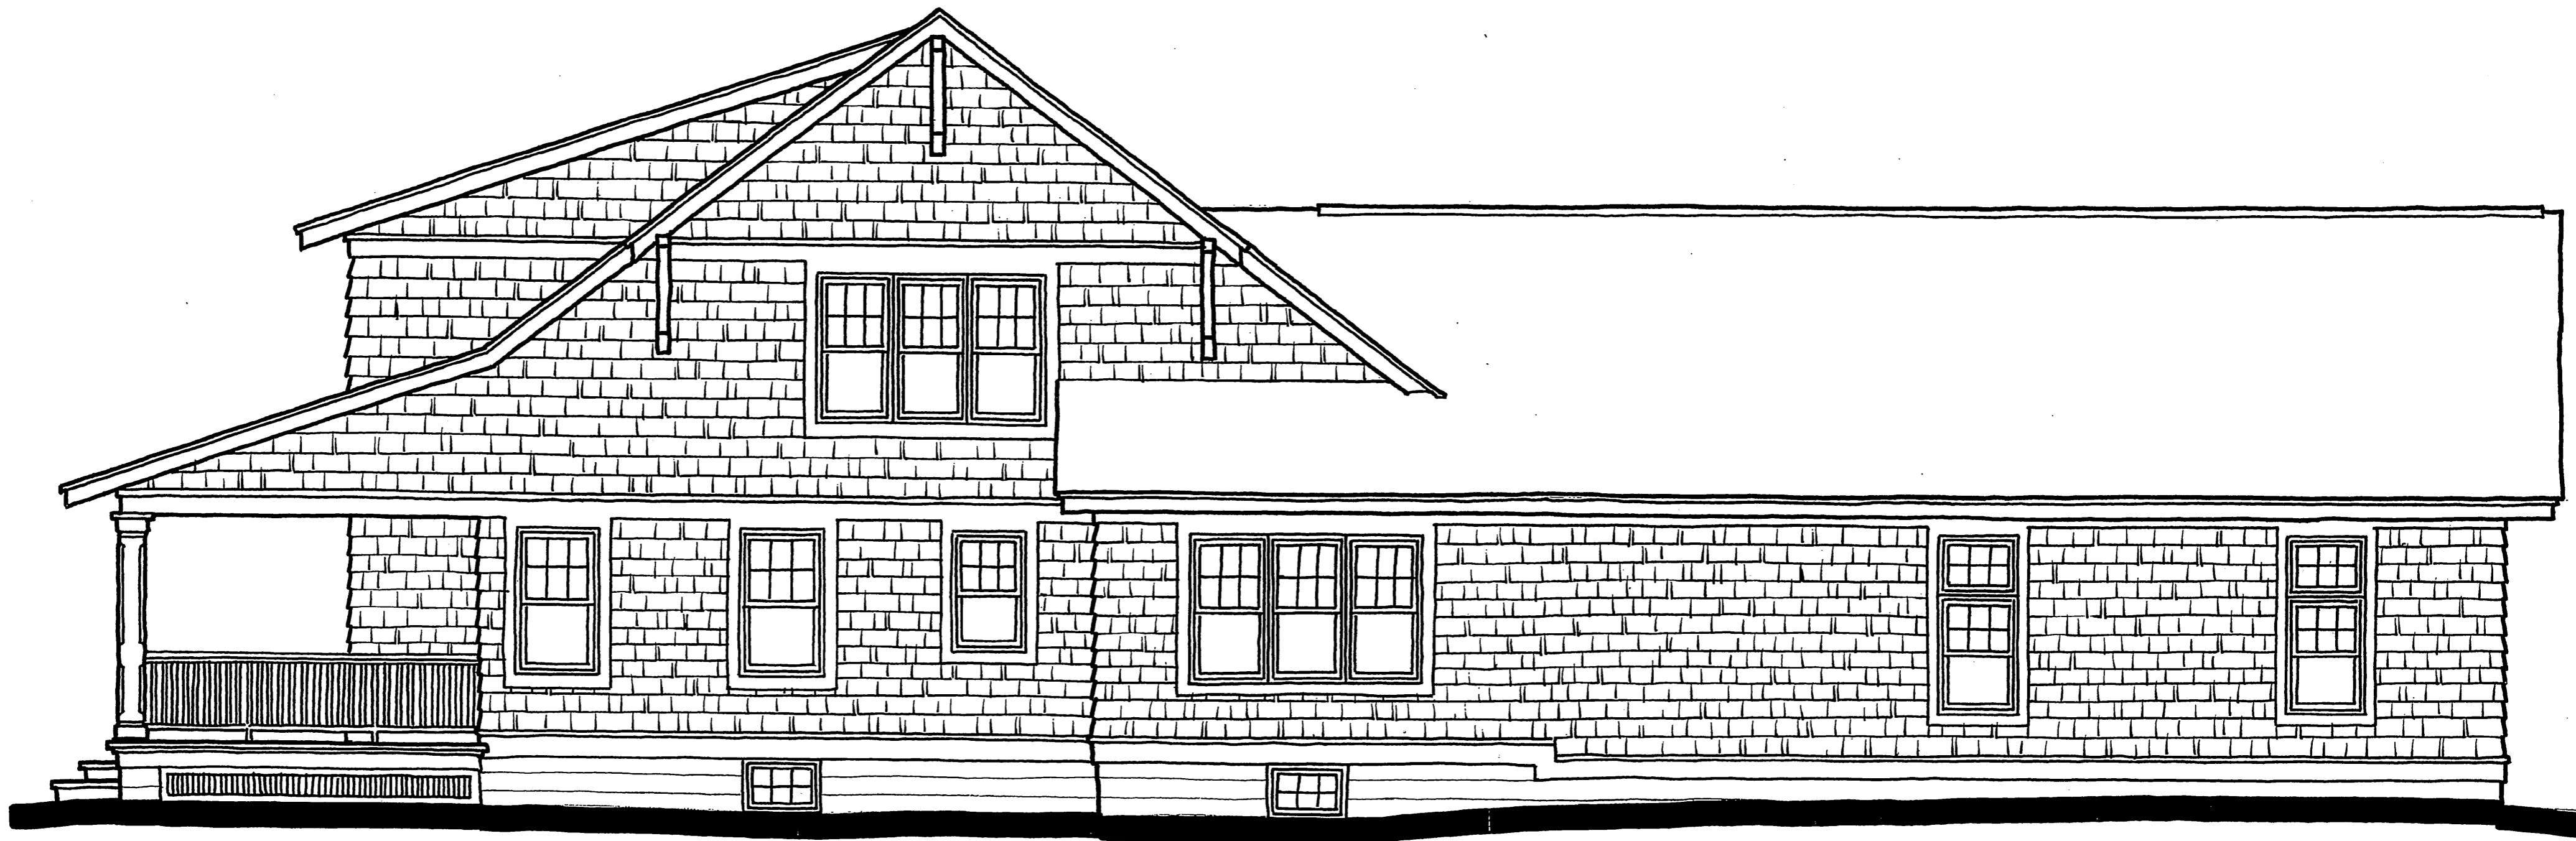

architect

DATE: 12/2000 SHEET: 2 of 4

**NEW RESIDENCE**

1 Skidmore Drive  
Sweden, New York

project

DAVID STRABEL R.A.

110 Frazier Street  
Brookport, New York 14420  
585-637-5346

architect

second floor plan

east elevation 

north elevation 

DATE: 12/2000 SHEET: 3 of 4

**NEW RESIDENCE**

1 Skidmore Drive  
Sweden, New York

project

DAVID STRABEL R.A.

110 Frazier Street  
Brockport, New York 14420  
585-637-5346

architect

west elevation 

south elevation 

DATE: 12/2000 SHEET: 4 of 4

**NEW RESIDENCE**

1 Skidmore Drive  
Sweden, New York

**project**