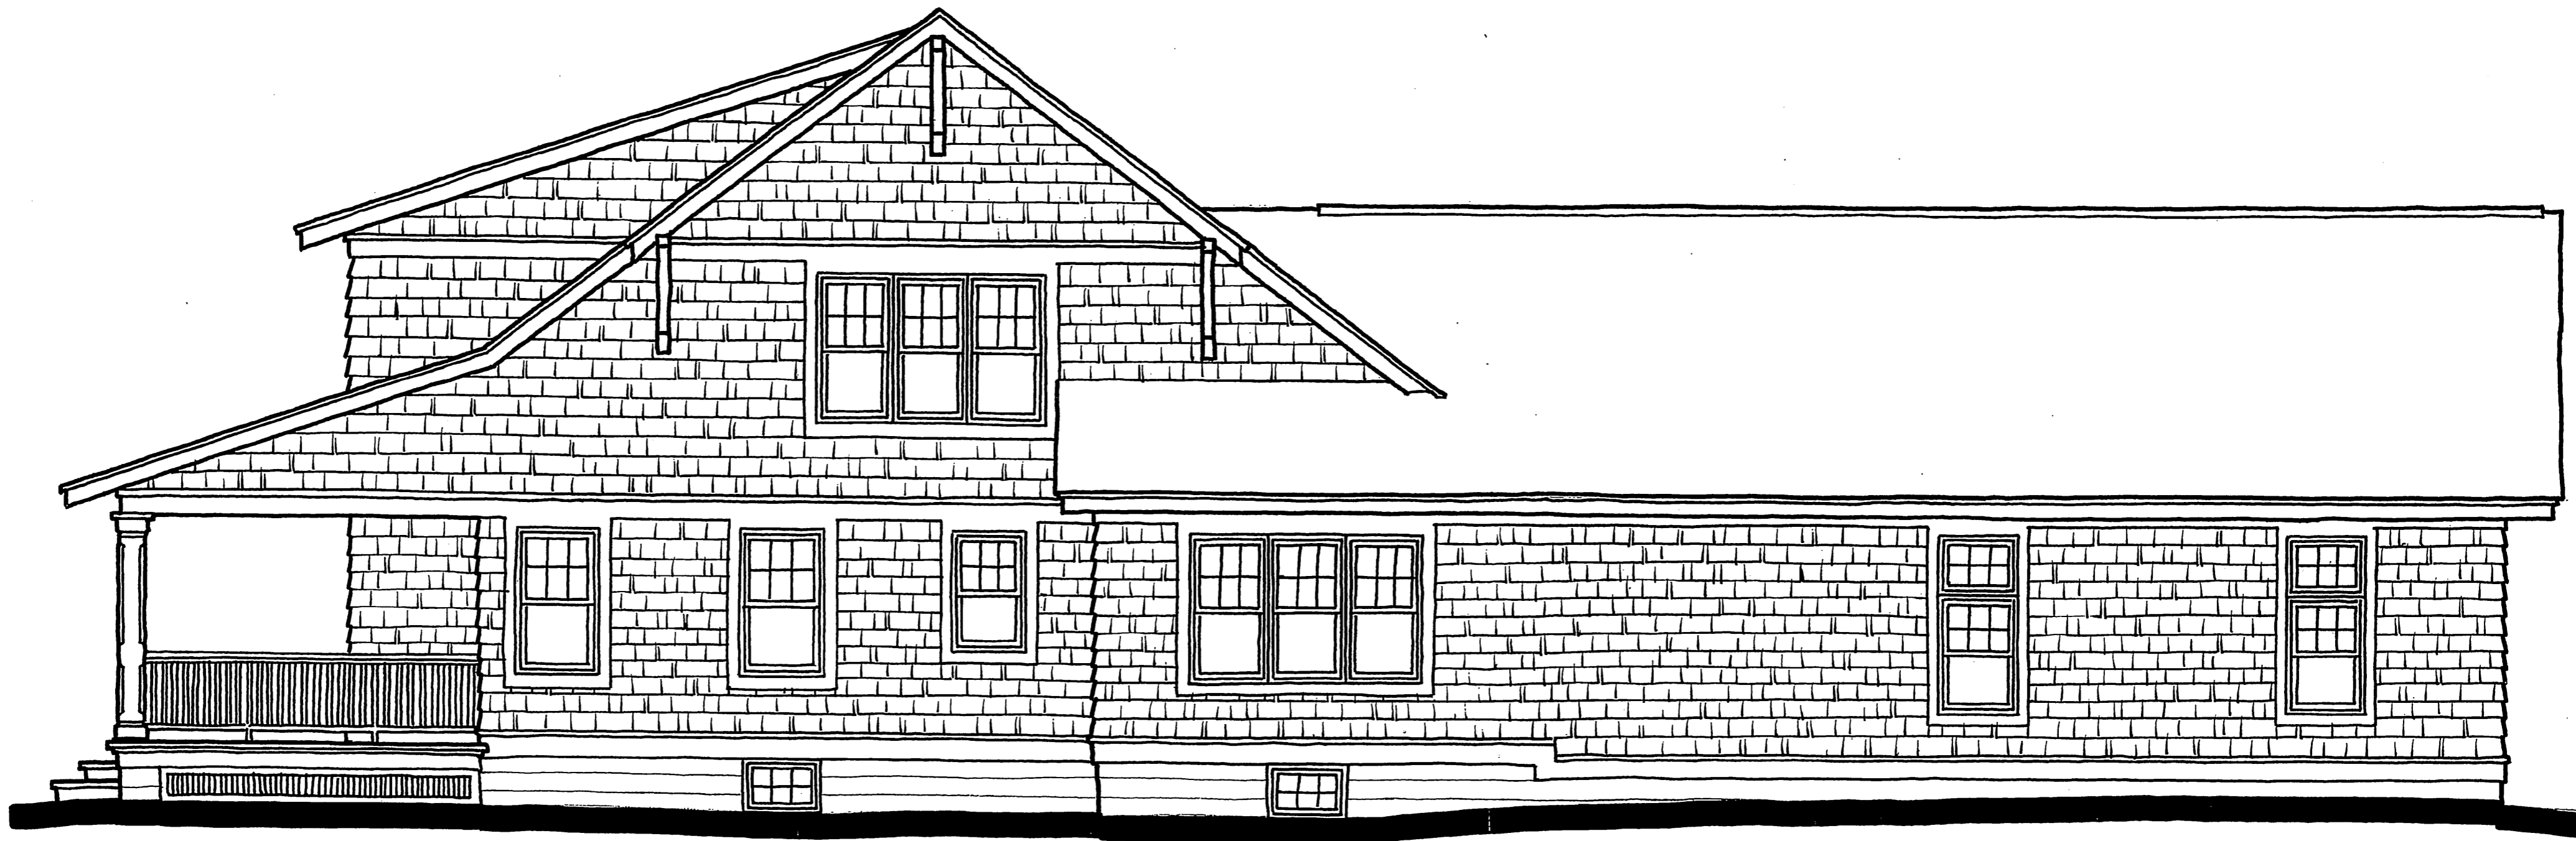

DATE: 12/2000 SHEET: 1 of 4

NEW RESIDENCE

1 Skidmore Drive
Sweden, New York

project

DAVID STRABEL R.A.

110 Frazier Street
Brockport, New York 14420
585-637-5346

architect

NORTH

first floor plan 

DATE: 12/2000 SHEET: 2 of 4

NEW RESIDENCE

1 Skidmore Drive
Sweden, New York

project

DAVID STRABEL R.A.

110 Frazier Street
Brookport, New York 14420
585-637-5346

architect

second floor plan 

east elevation 

north elevation 

DATE: 12/2000 SHEET: 3 of 4

NEW RESIDENCE

1 Skidmore Drive
Sweden, New York

project

DAVID STRABEL R.A.

110 Frazier Street
Brockport, New York 14420
585-637-5346

architect

west elevation 

south elevation 

DATE: 12/2000 SHEET: 4 of 4

NEW RESIDENCE

1 Skidmore Drive
Sweden, New York

project