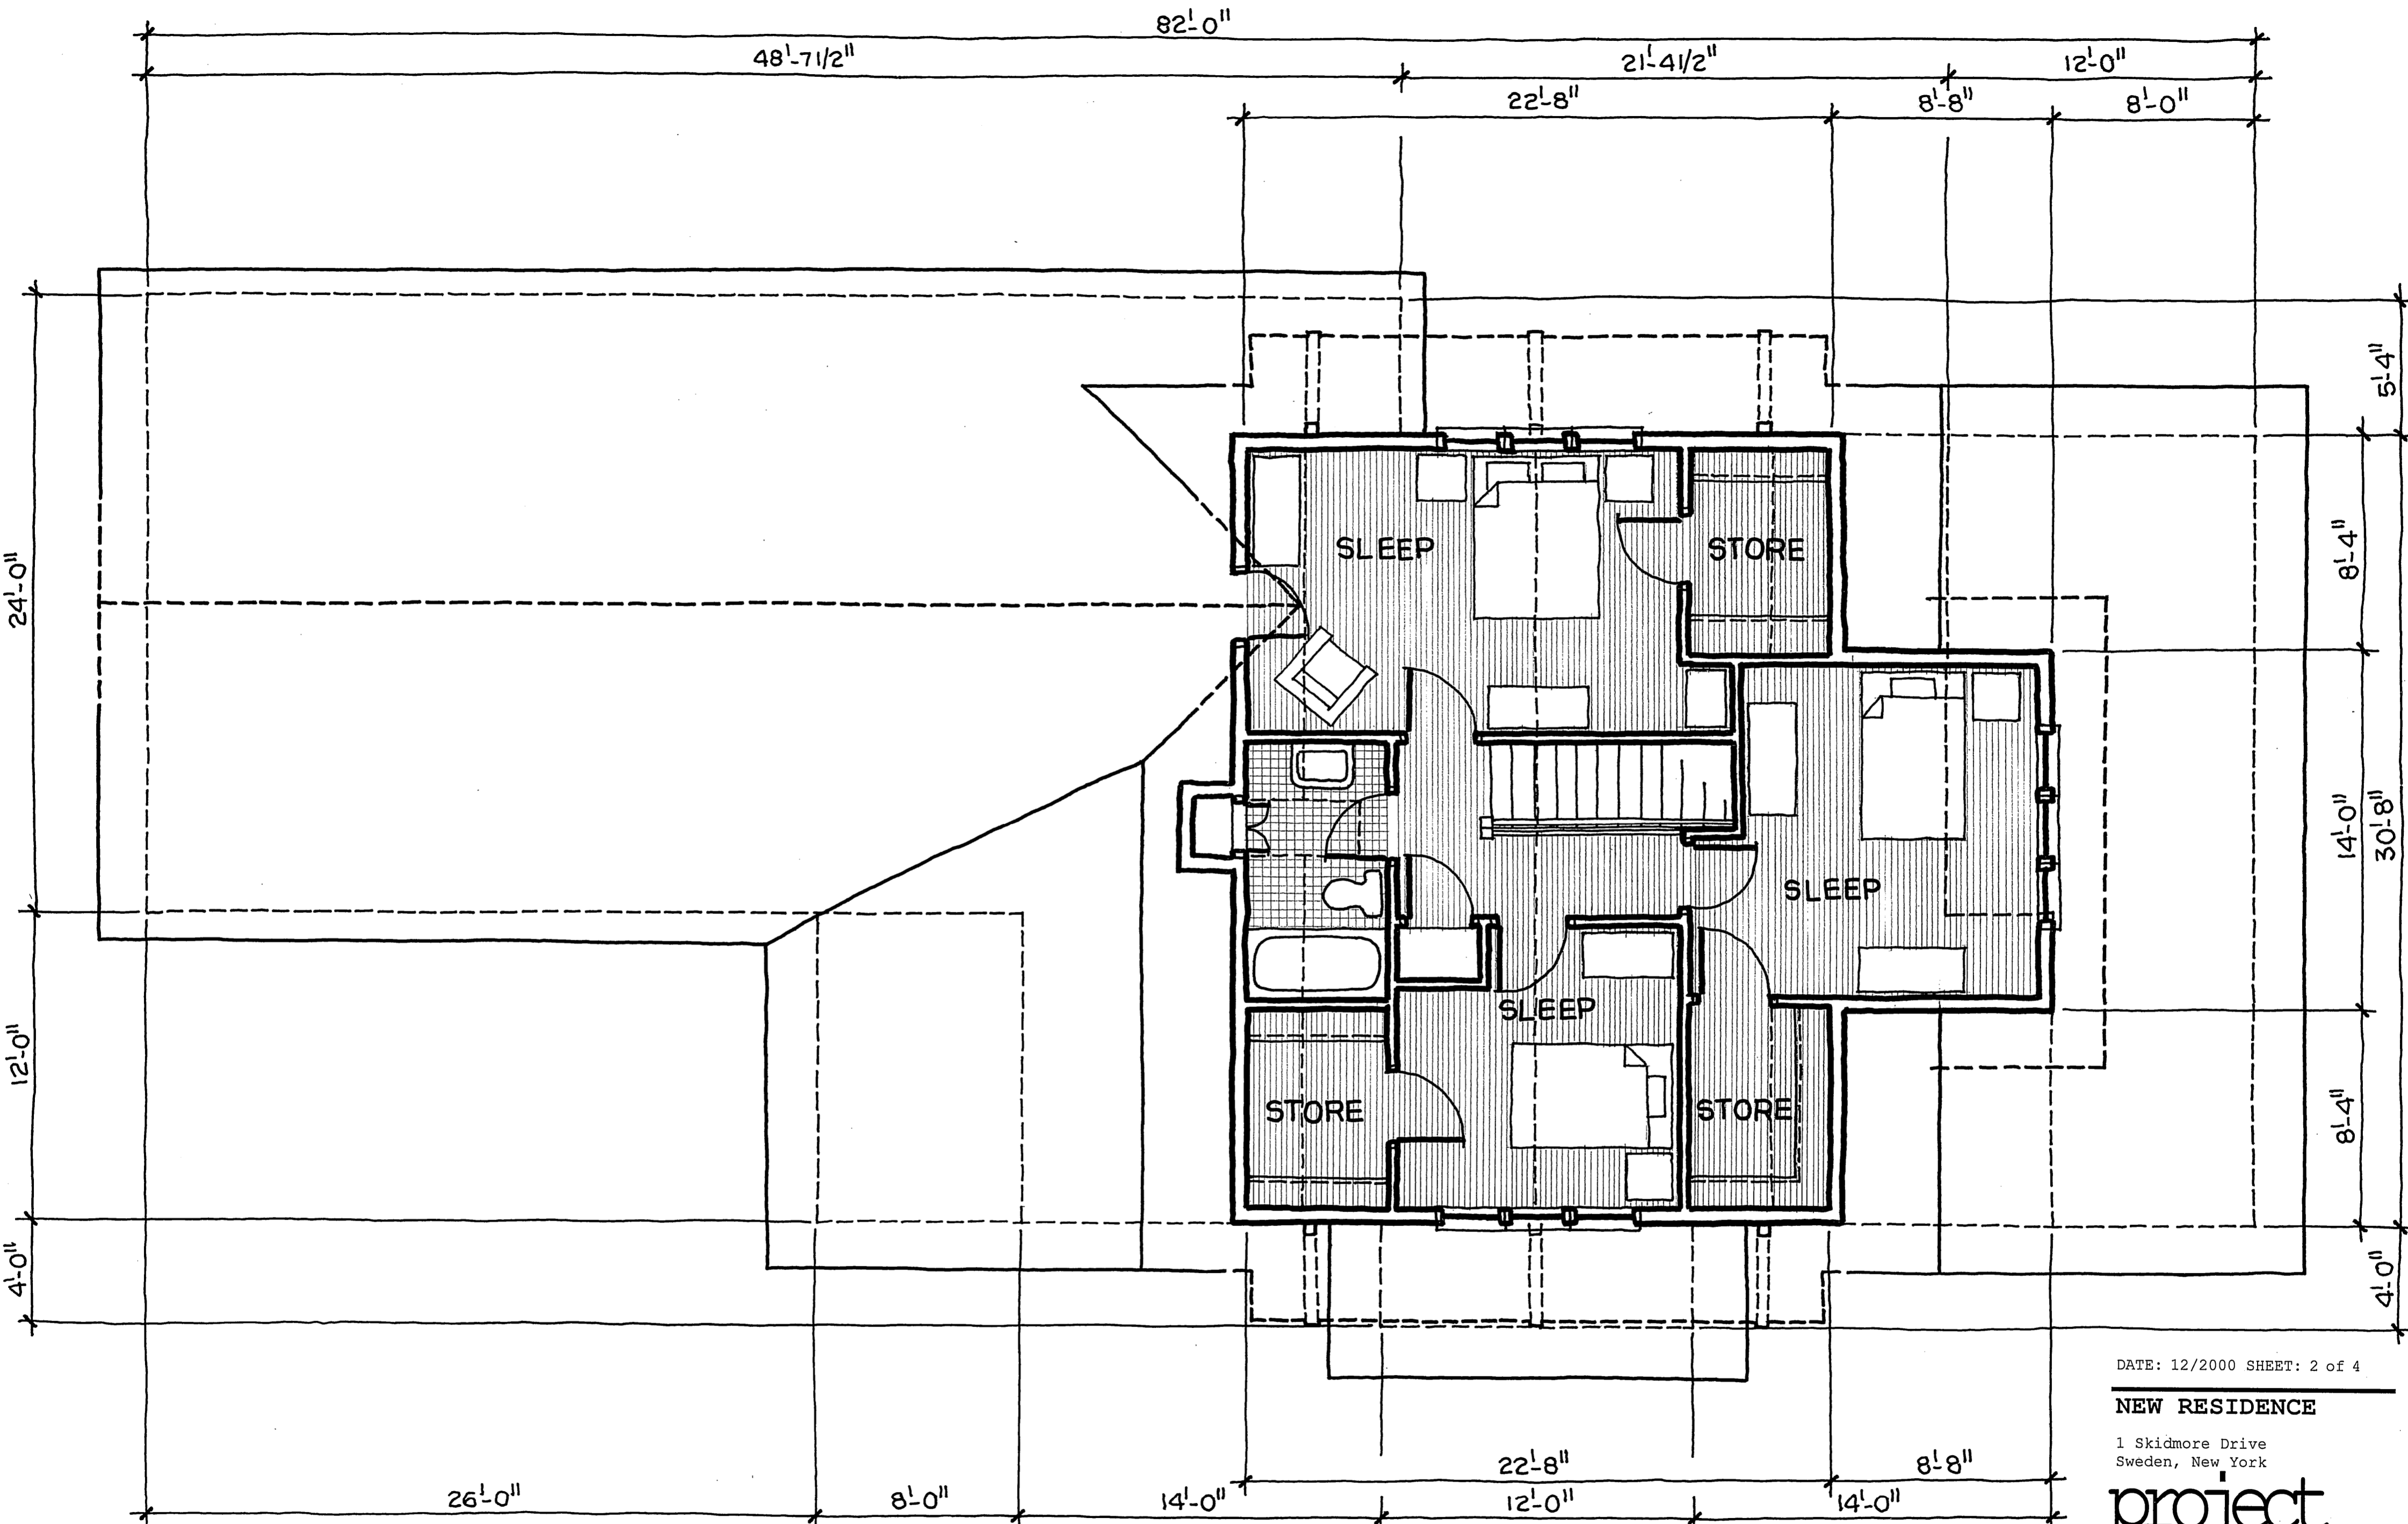

first floor plan 

DATE: 12/2000 SHEET: 2 of 4

NEW RESIDENCE

1 Skidmore Drive
Sweden, New York

project

DAVID STRABEL R.A.

110 Frazier Street
Brookport, New York 14420
585-637-5346

architect

second floor plan 

east elevation 

north elevation 

DATE: 12/2000 SHEET: 3 of 4

NEW RESIDENCE

1 Skidmore Drive
Sweden, New York

project

DAVID STRABEL R.A.

110 Frazier Street
Brockport, New York 14420
585-637-5346

architect

west elevation 

south elevation 

DATE: 12/2000 SHEET: 4 of 4

NEW RESIDENCE

1 Skidmore Drive
Sweden, New York

project